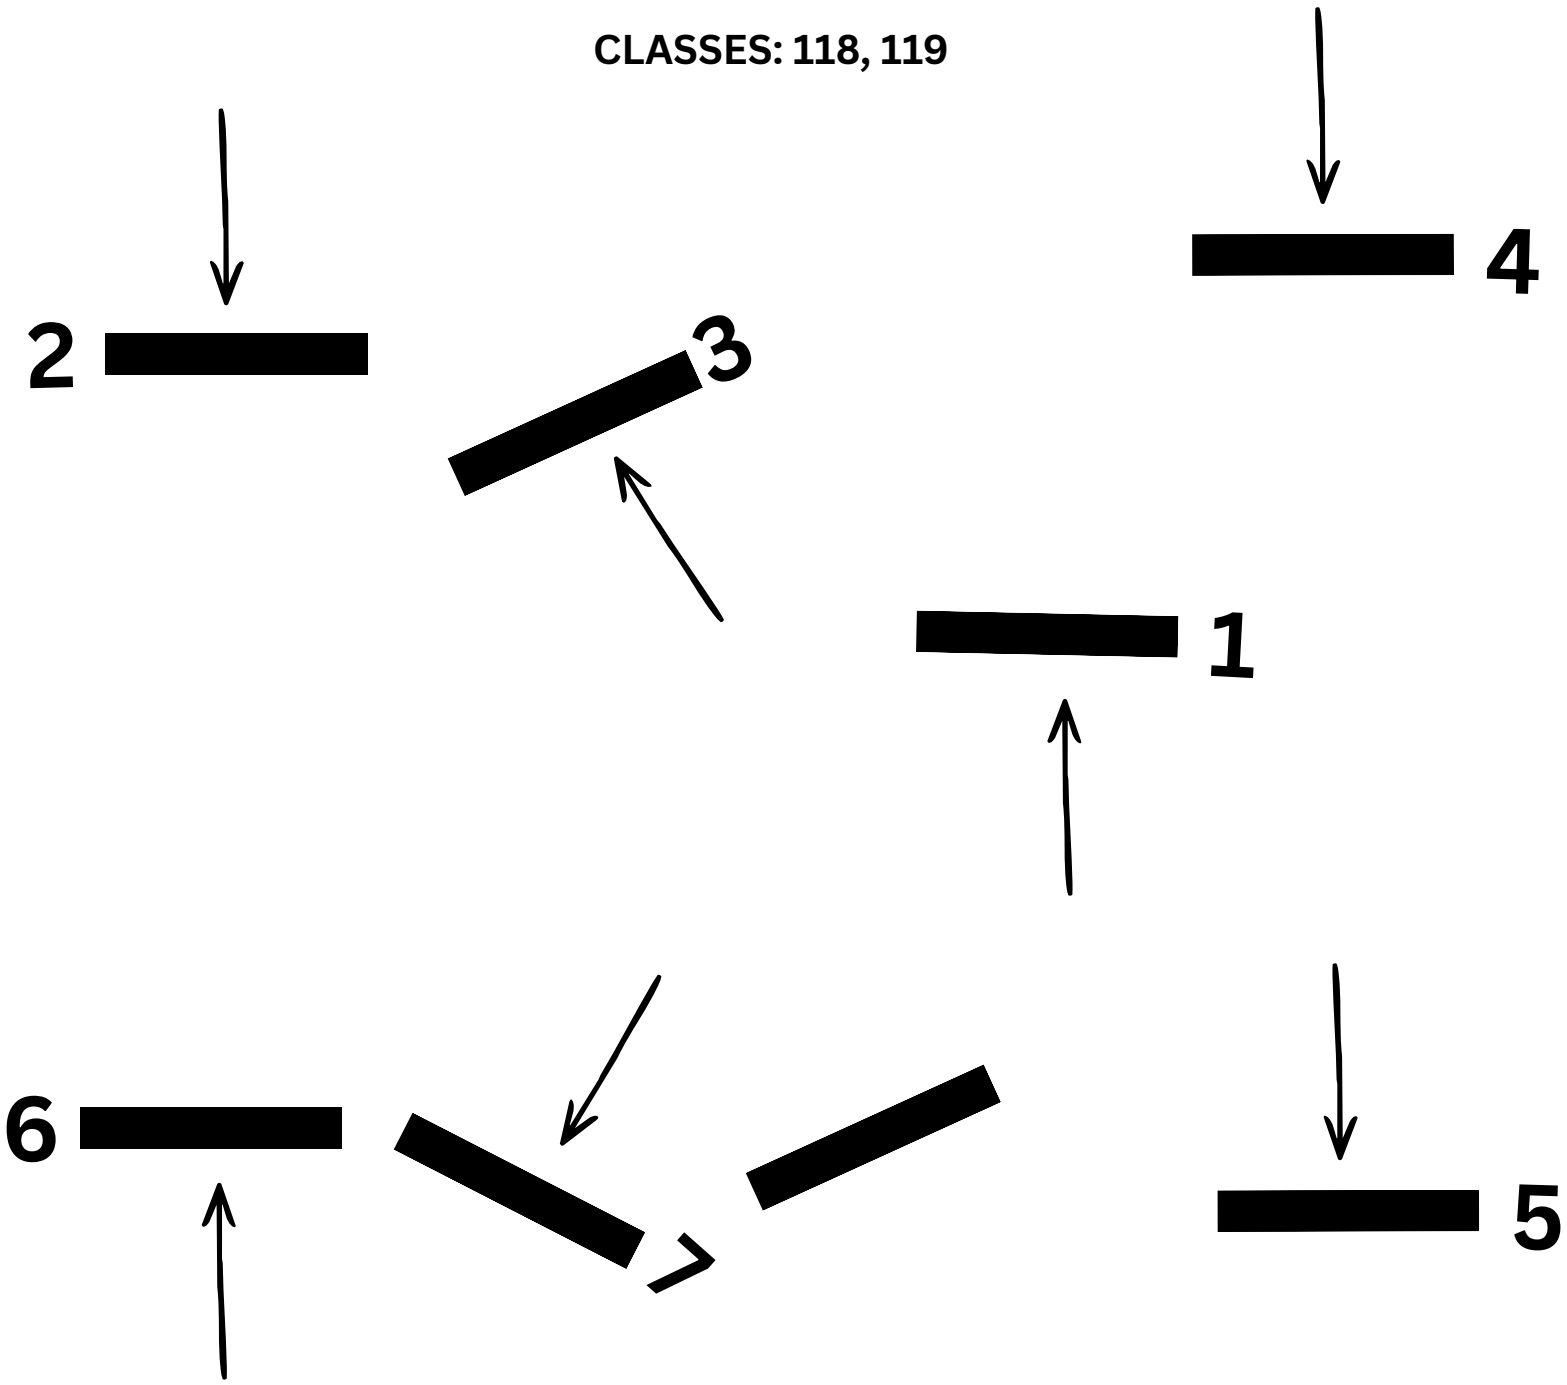

HUNTER HACK Crossrails

CLASSES: 112, 113, 114, 115, 120, 121

Halt & Back

Begin

Gate

WORKING HUNTER
Crossrails

CLASSES: 116, 117

— Gate —

EQUITATION OVER FENCES
Crossbars

CLASSES: 118, 119

—— Gate ——

ALL OTHER HUNTER HACK

2', 2'3", 2'9"

CLASSES: 122, 126, 127, 131, 134, 137, 140, 143, 146

Halt & Back

Begin

Gate

WORKING HUNTER

CLASSES: 123, 125, 128, 129, 133, 136, 139, 142, 145, 148

— Gate —

EQUITATION OVER FENCES

2', 2'3", 2'9"

CLASSES: 124, 130, 132, 135, 138, 141, 144, 147

—— Gate ——