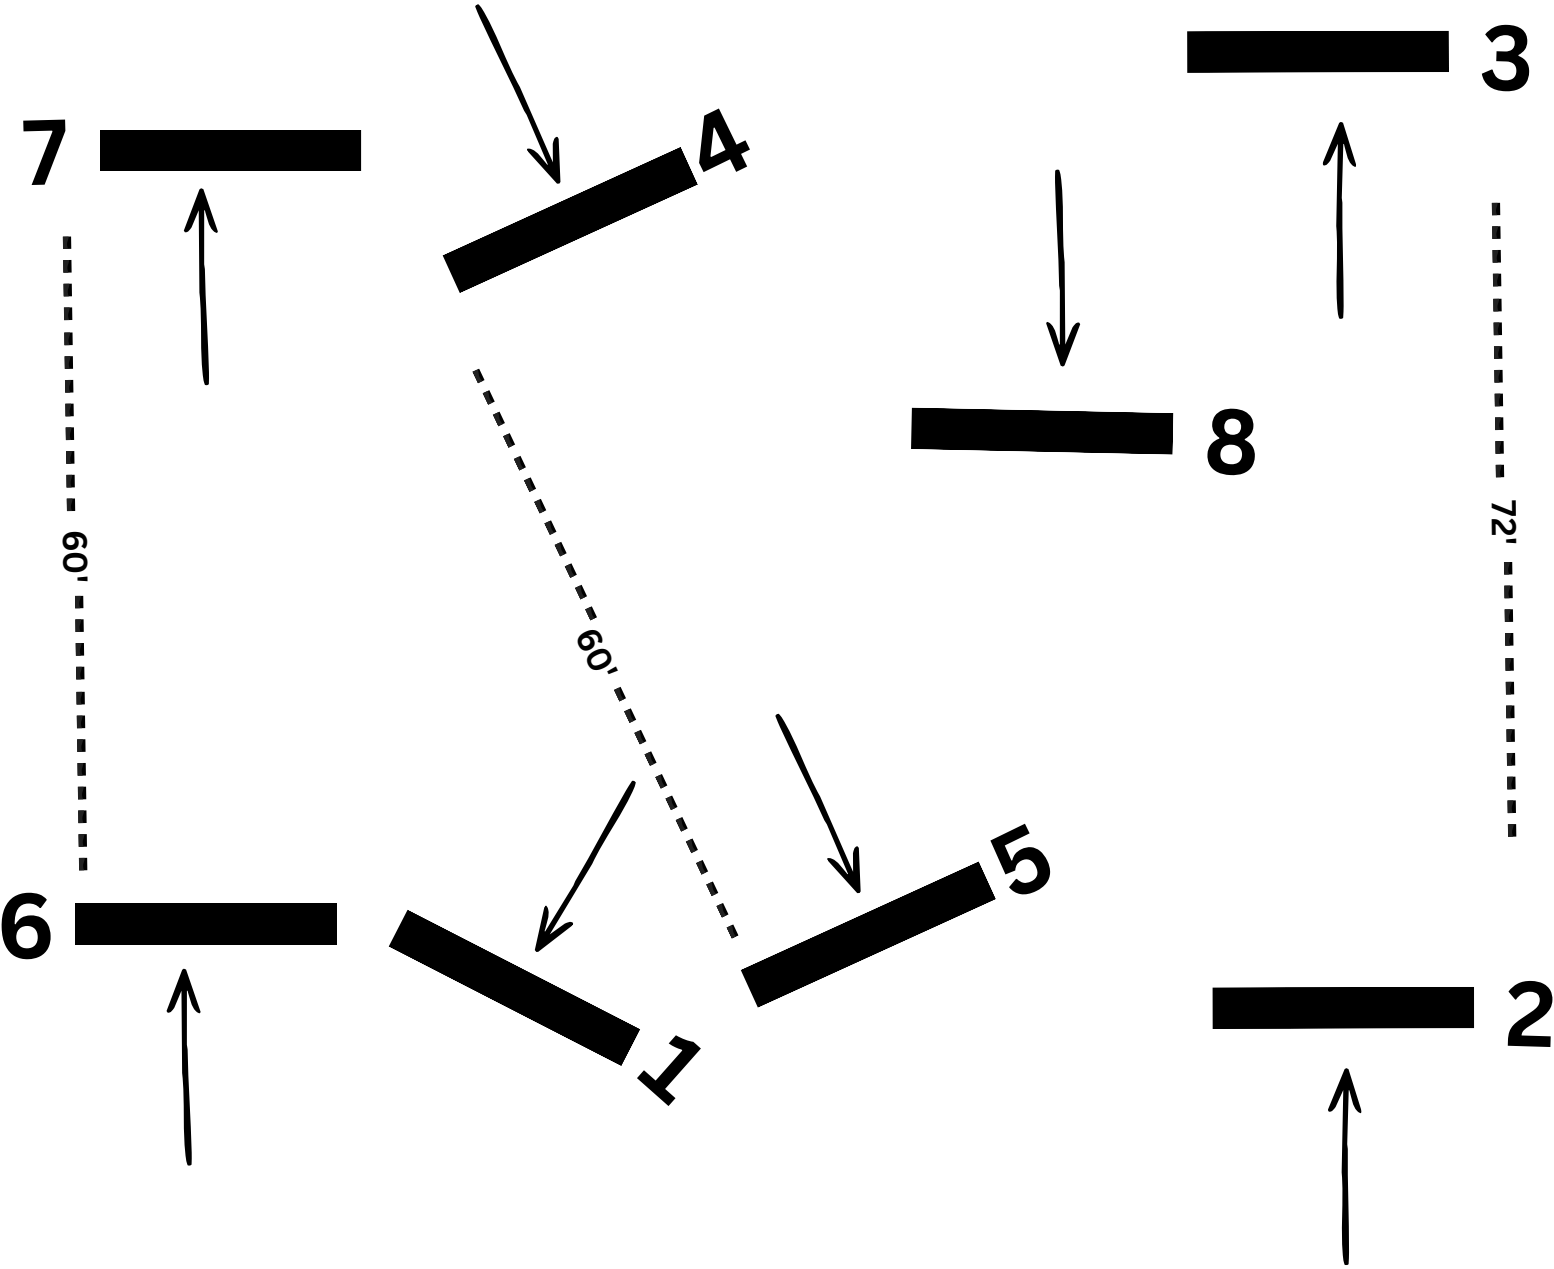

HUNTER HACK Crossrails

CLASSES: 112, 113, 114, 115, 120, 121

Halt & Back

Begin

Gate

WORKING HUNTER
Crossrails

CLASSES: 116, 117

— Gate —

EQUITATION OVER FENCES
Crossbars

CLASSES: 118, 119

—— Gate ——

ALL OTHER HUNTER HACK

2', 2'3", 2'9"

CLASSES: 122, 126, 127, 131, 134, 137, 140, 143, 146

Halt & Back

Begin

Gate

WORKING HUNTER

CLASSES: 123, 125, 128, 129, 133, 136, 139, 142, 145, 148

— Gate —

EQUITATION OVER FENCES

2', 2'3", 2'9"

CLASSES: 124, 130, 132, 135, 138, 141, 144, 147

—— Gate ——