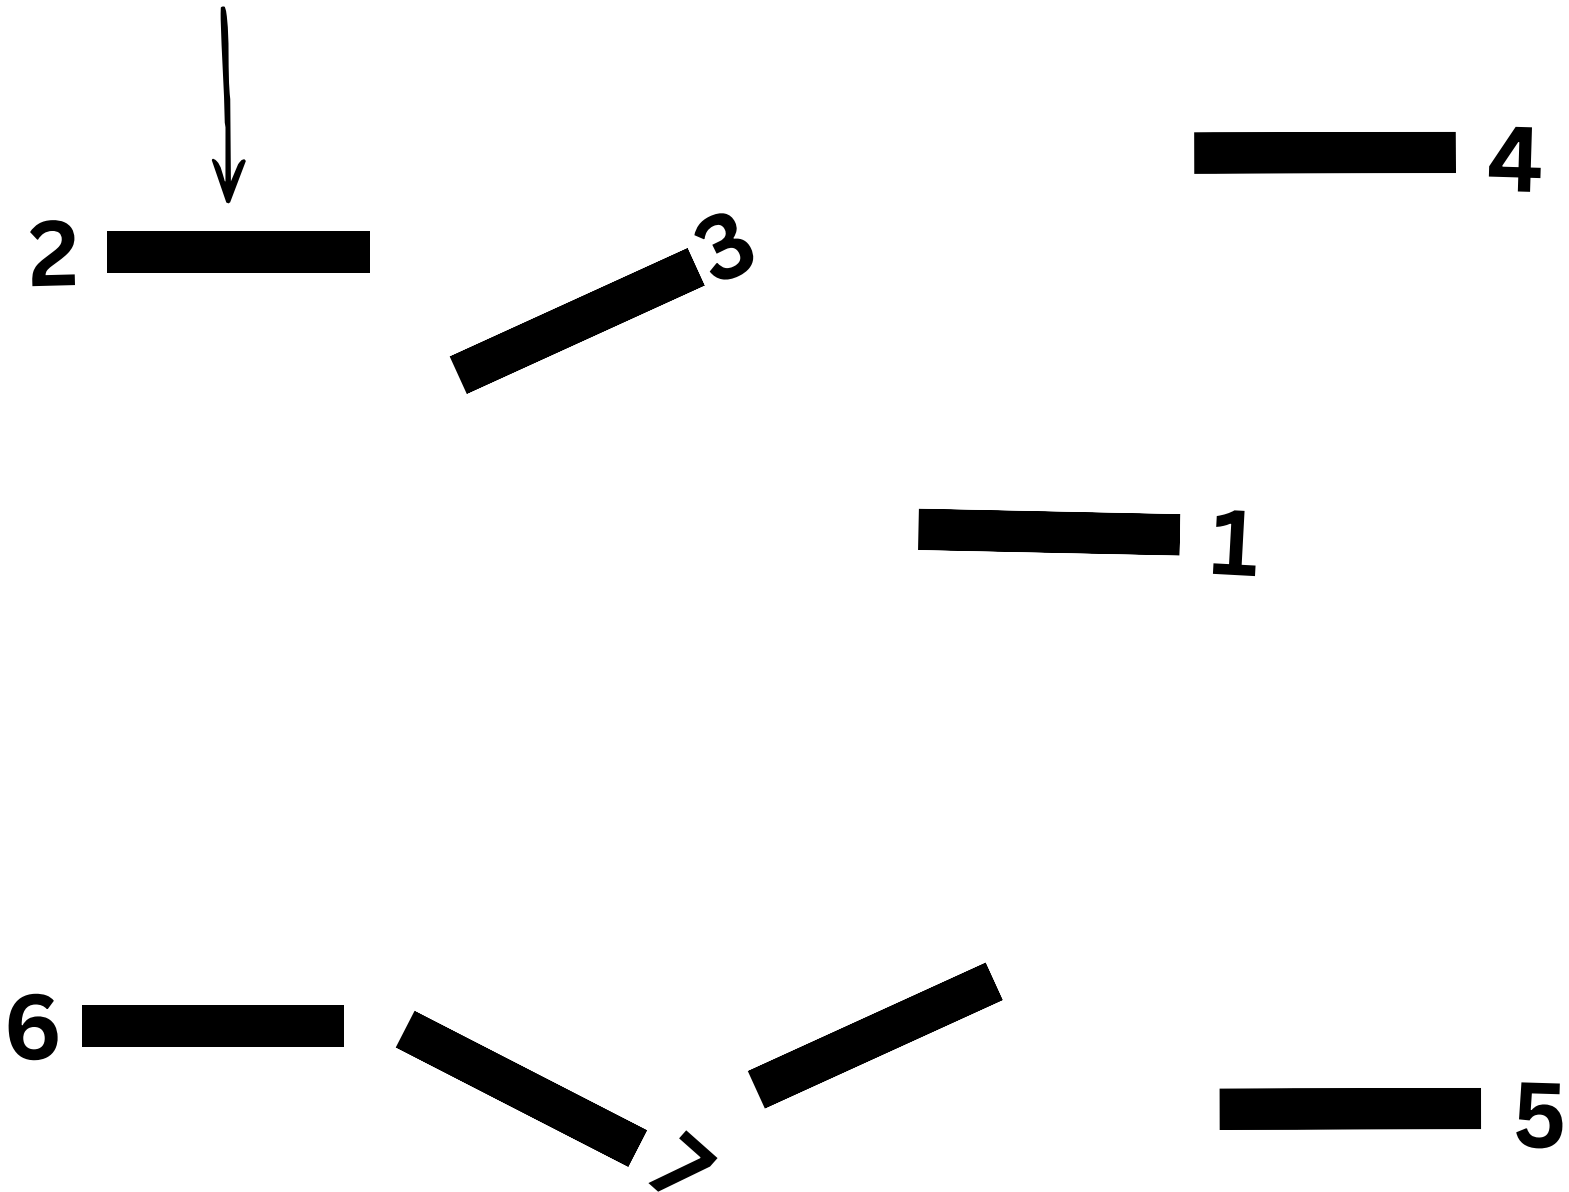

EQUITATION OVER FENCES
Crossbars

CLASSES: 118, 119

—— Gate ——

ALL OTHER HUNTER HACK

2', 2'3", 2'9"

CLASSES: 122, 126, 127, 131, 134, 137, 140, 143, 146

Halt & Back

Begin

Gate

WORKING HUNTER

CLASSES: 123, 125, 128, 129, 133, 136, 139, 142, 145, 148

— Gate —

EQUITATION OVER FENCES

2', 2'3", 2'9"

CLASSES: 124, 130, 132, 135, 138, 141, 144, 147

—— Gate ——