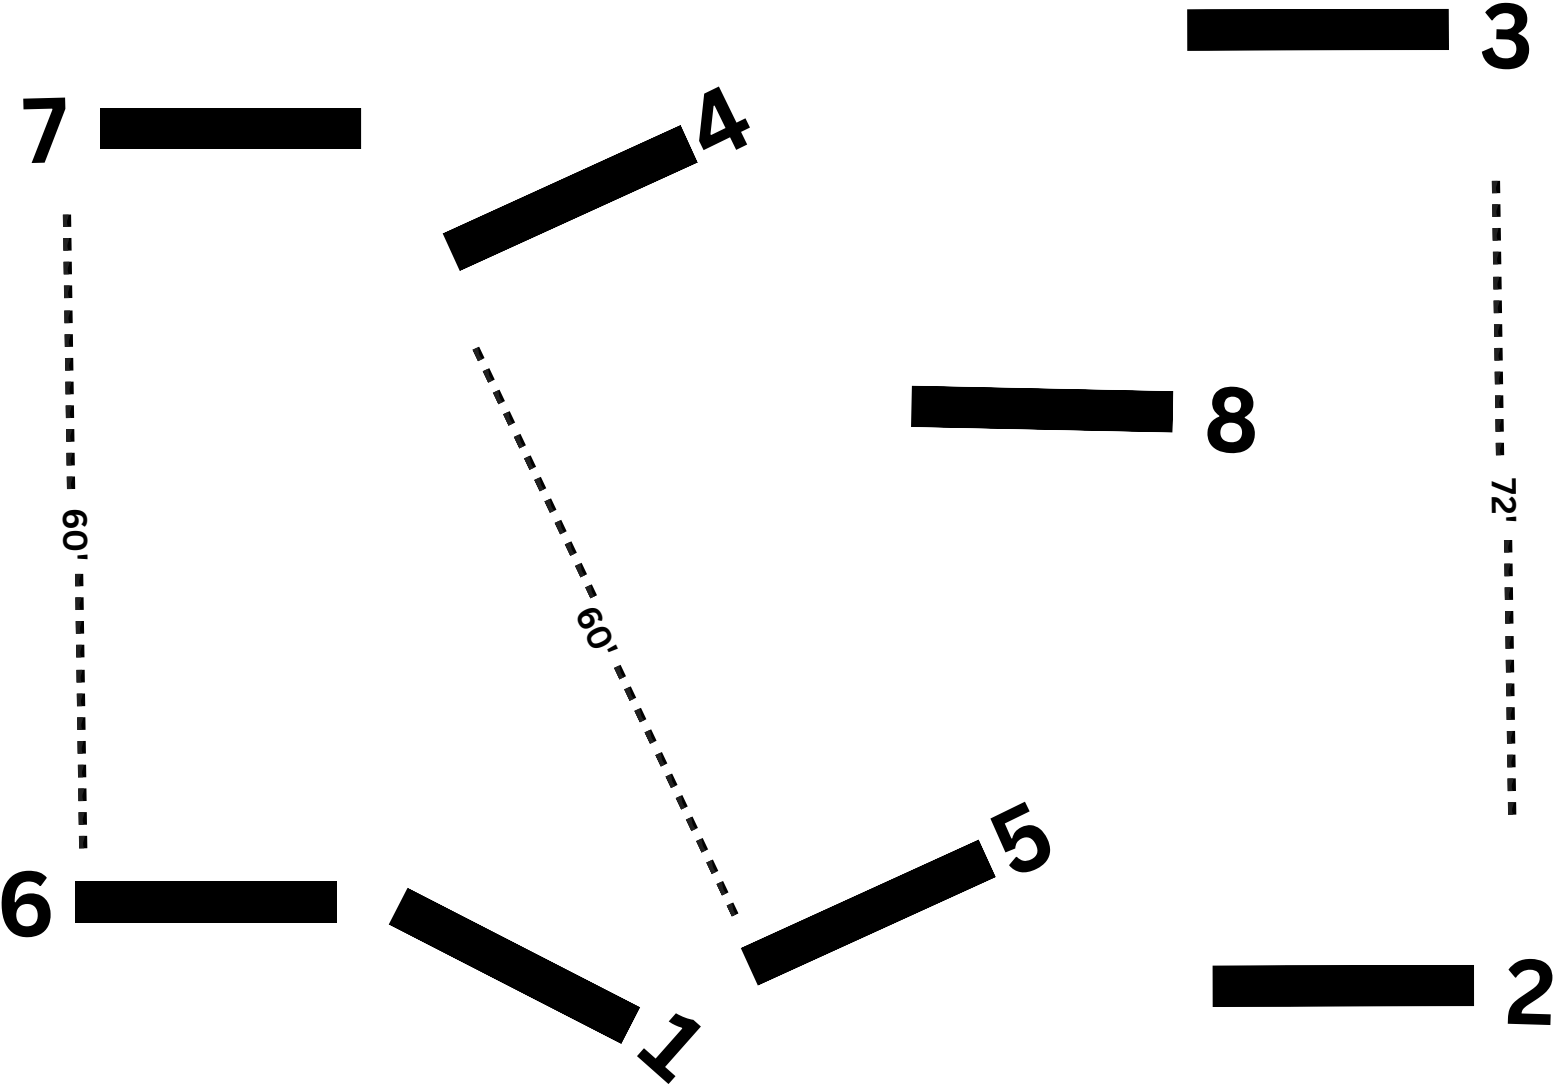

HUNTER HACK Crossrails

CLASSES: 112, 113, 114, 115, 120, 121

Halt & Back

Begin

Gate

WORKING HUNTER
Crossrails

CLASSES: 116, 117

— Gate —

EQUITATION OVER FENCES
Crossbars

CLASSES: 118, 119

—— Gate ——

ALL OTHER HUNTER HACK

2', 2'3", 2'9"

CLASSES: 122, 126, 127, 131, 134, 137, 140, 143, 146

Halt & Back

Begin

Gate

WORKING HUNTER

CLASSES: 123, 125, 128, 129, 133, 136, 139, 142, 145, 148

— Gate —

EQUITATION OVER FENCES

2', 2'3", 2'9"

CLASSES: 124, 130, 132, 135, 138, 141, 144, 147

—— Gate ——