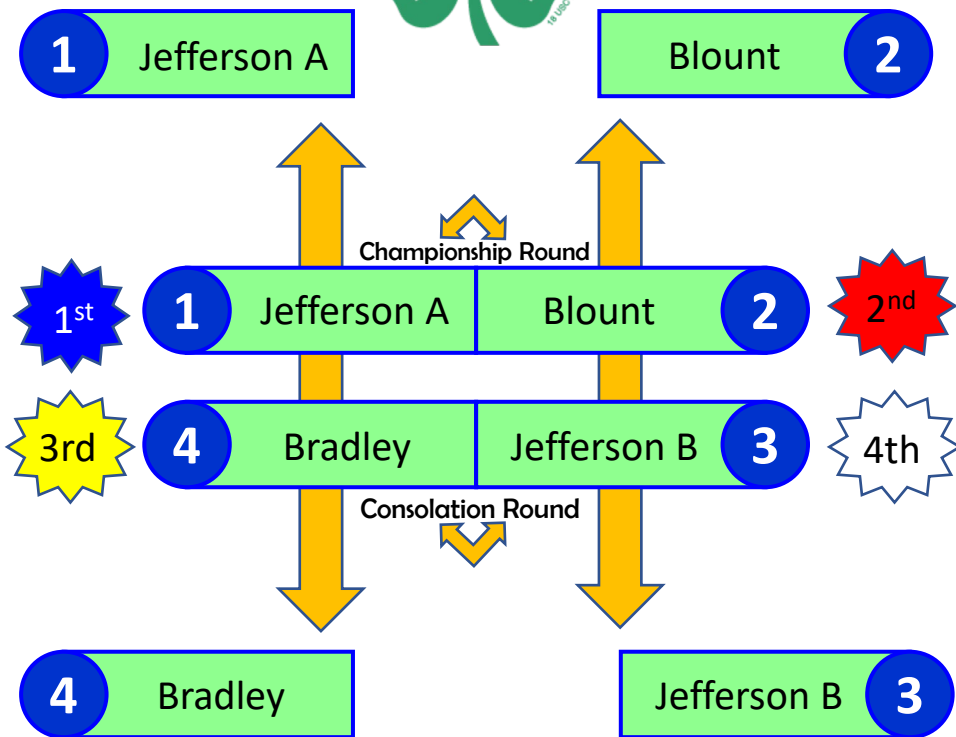

Eastern Region 4-H Horse Bowl Junior Division

1st Place	Jefferson A County
2nd Place	Blount County

3rd Place	Bradley County
4th Place	Jefferson B County