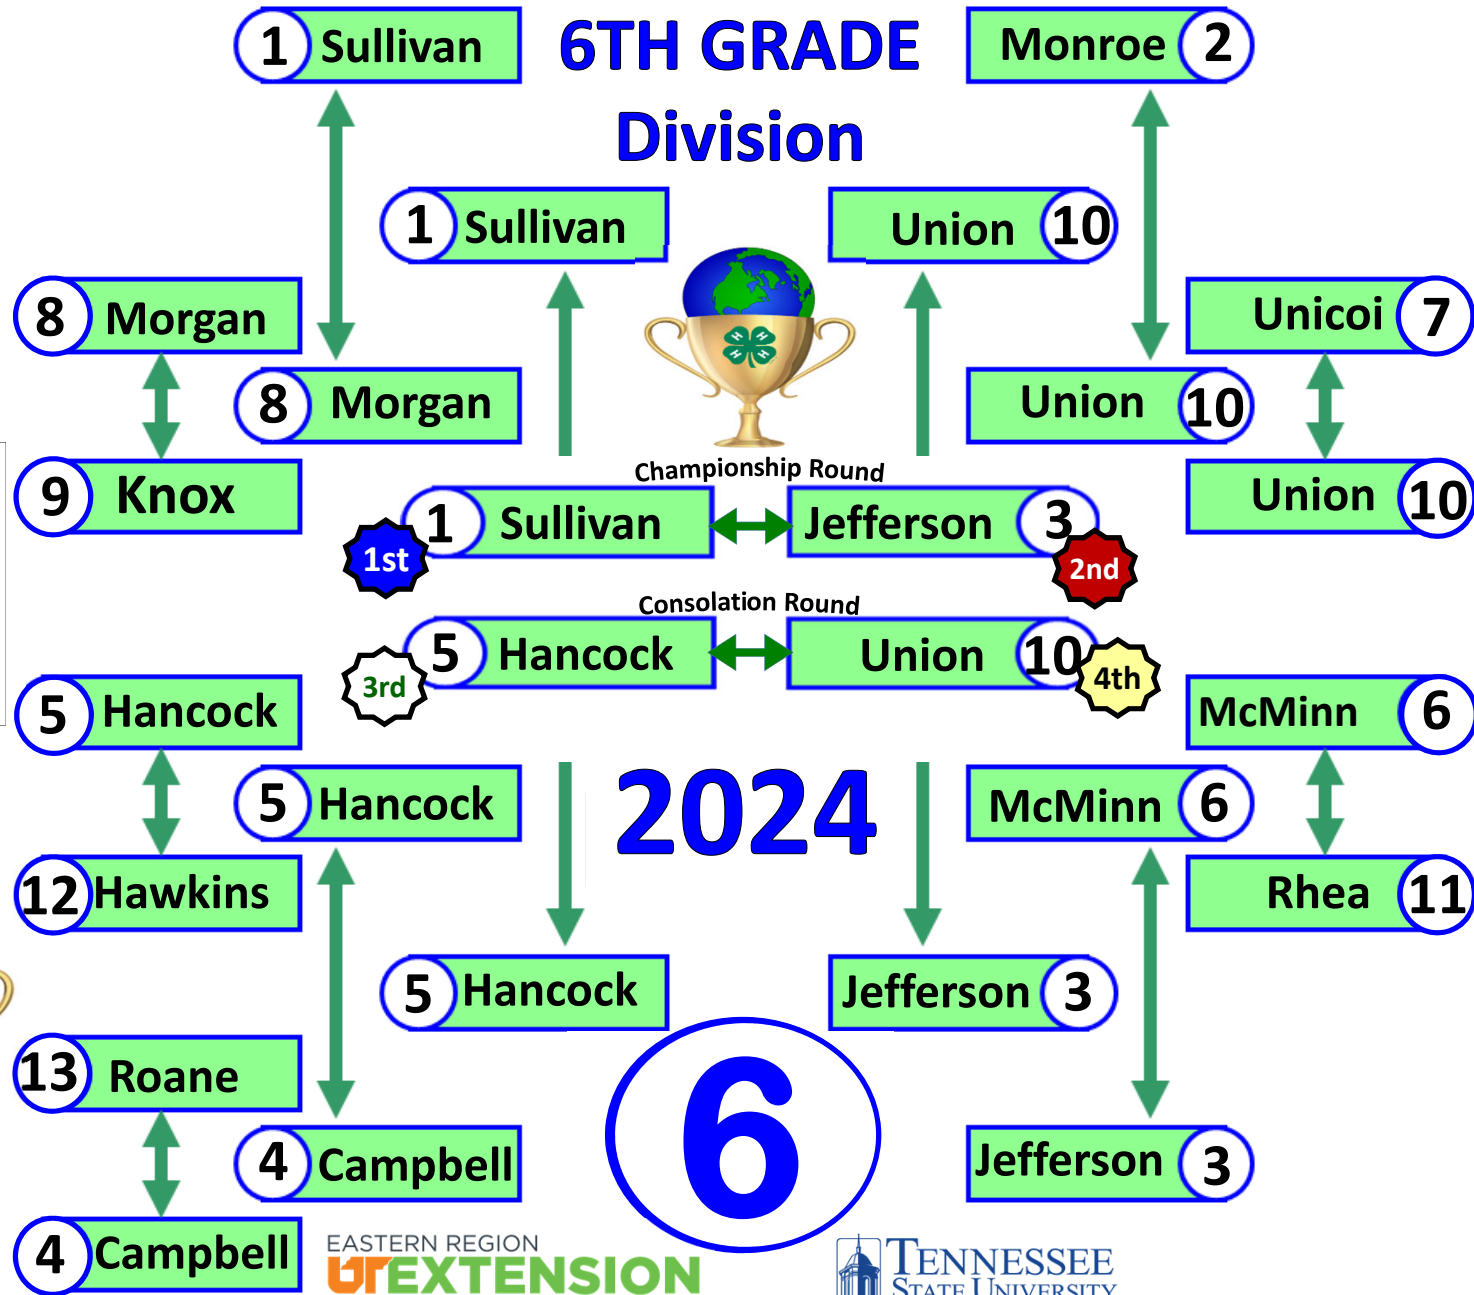

EASTERN REGION

CLOVER BOWL

4TH GRADE

Division

Alumni
Memorial
Building
University
of Tennessee

EASTERN REGION

CLOVER BOWL

5TH GRADE

Division

Alumni
Memorial
Building
University
of Tennessee

19 Teams
76 total
Participants

EASTERN REGION

CLOVER BOWL

6TH GRADE

Division

Student Union Building
University of Tennessee

EASTERN REGION

CLOVER BOWL

7TH GRADE

Division

Student Union Building
University of Tennessee

EASTERN REGION

CLOVER BOWL

7TH GRADE