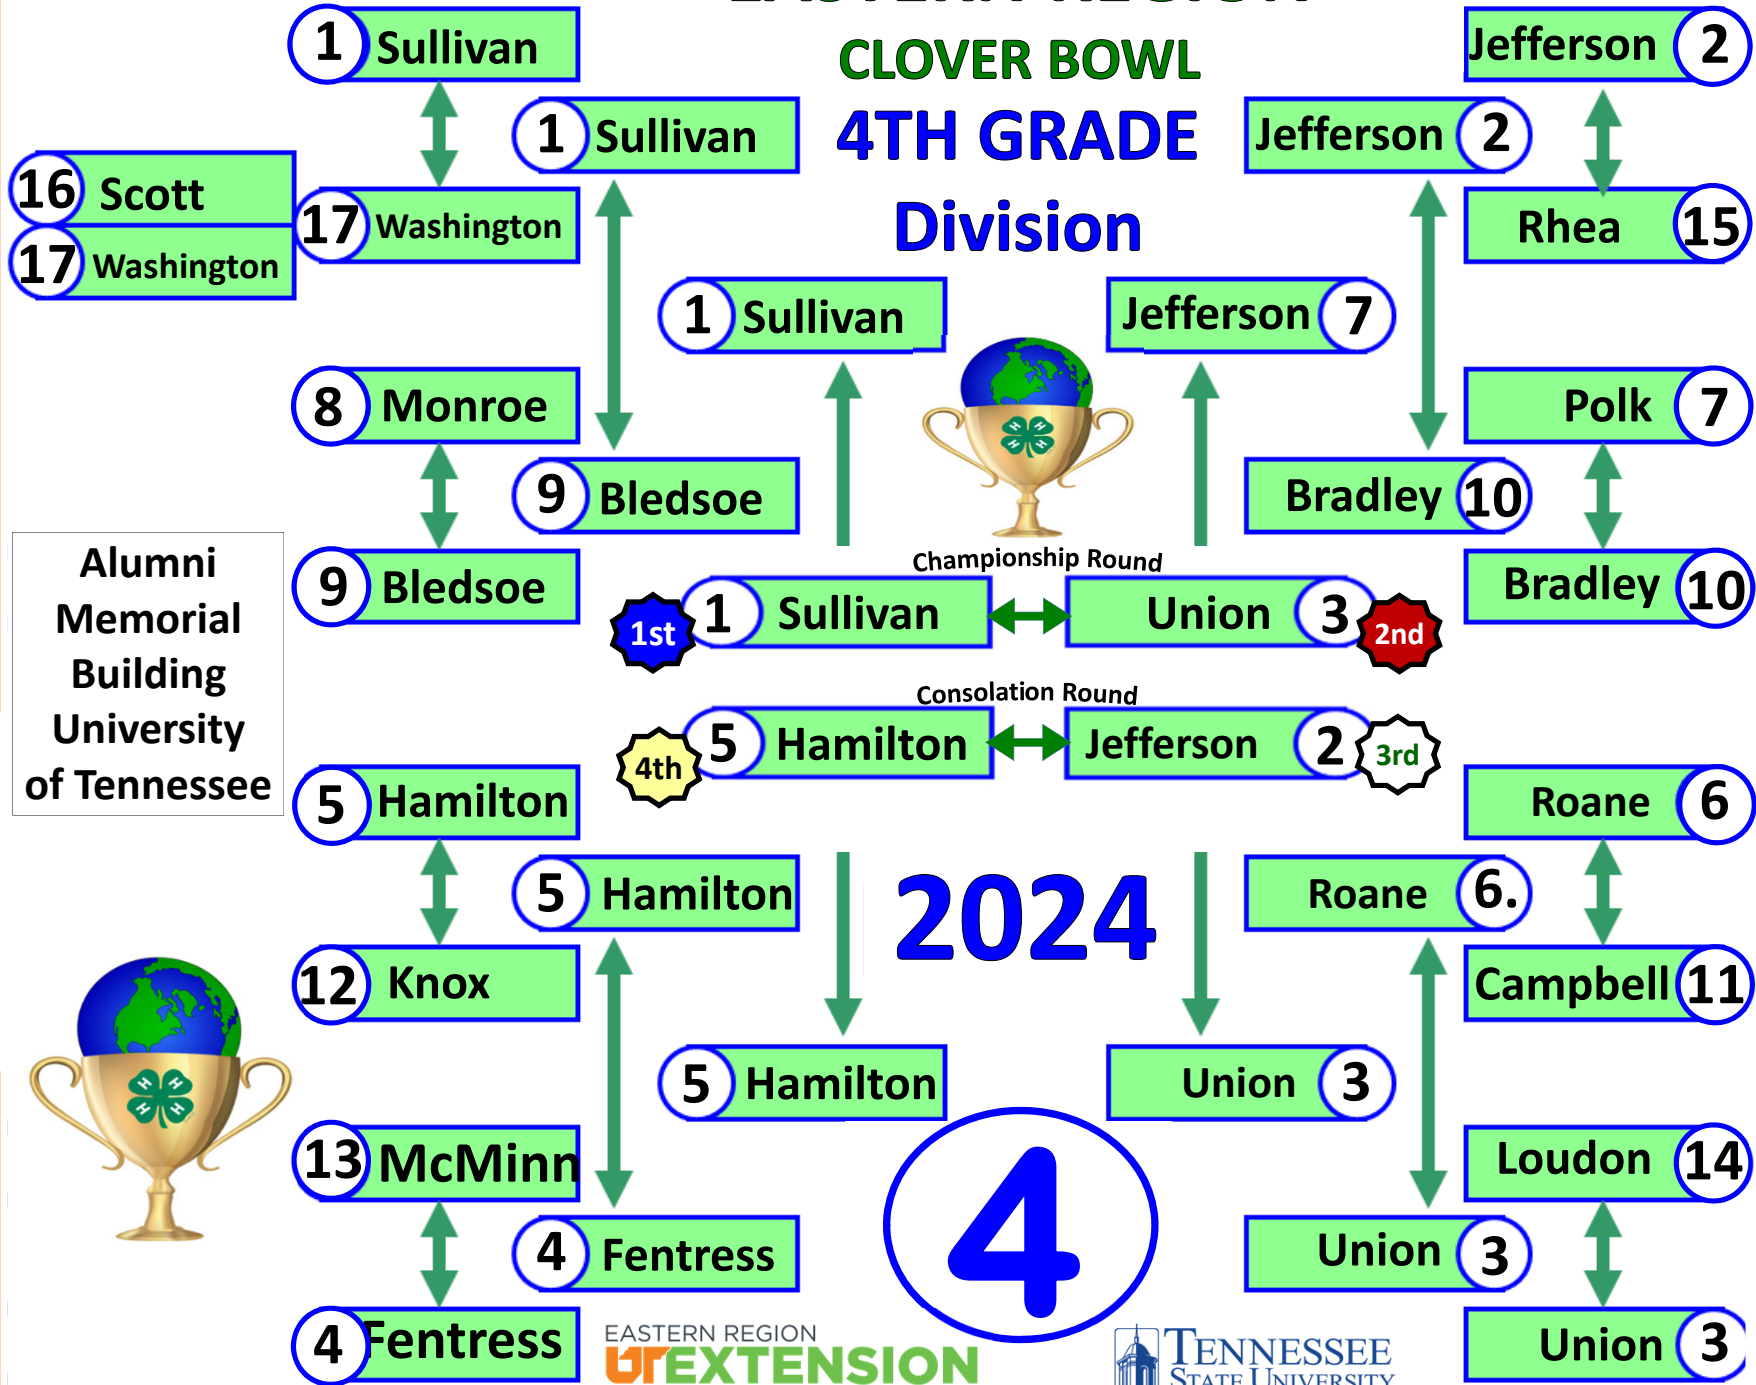

EASTERN REGION

CLOVER BOWL

4TH GRADE

Division

Alumni
Memorial
Building
University
of Tennessee

EASTERN REGION

CLOVER BOWL

5TH GRADE

Division

Alumni
Memorial
Building
University
of Tennessee

19 Teams
76 total
Participants

EASTERN REGION

CLOVER BOWL

6TH GRADE

Division

Student Union Building
University of Tennessee

EASTERN REGION

CLOVER BOWL

7TH GRADE

Division

Student Union Building
University of Tennessee

EASTERN REGION

CLOVER BOWL

7TH GRADE