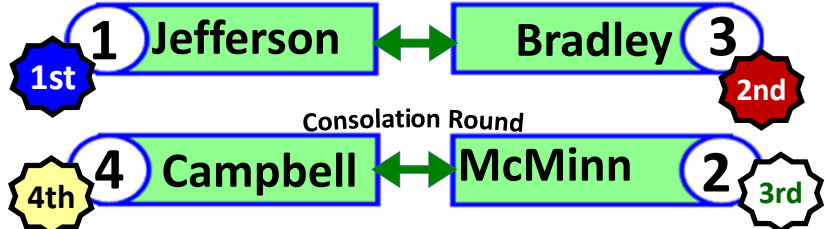

Championship Round

Consolation Round

Student
Union
Building
University
of Tennessee

8 Teams
32 total
Participants