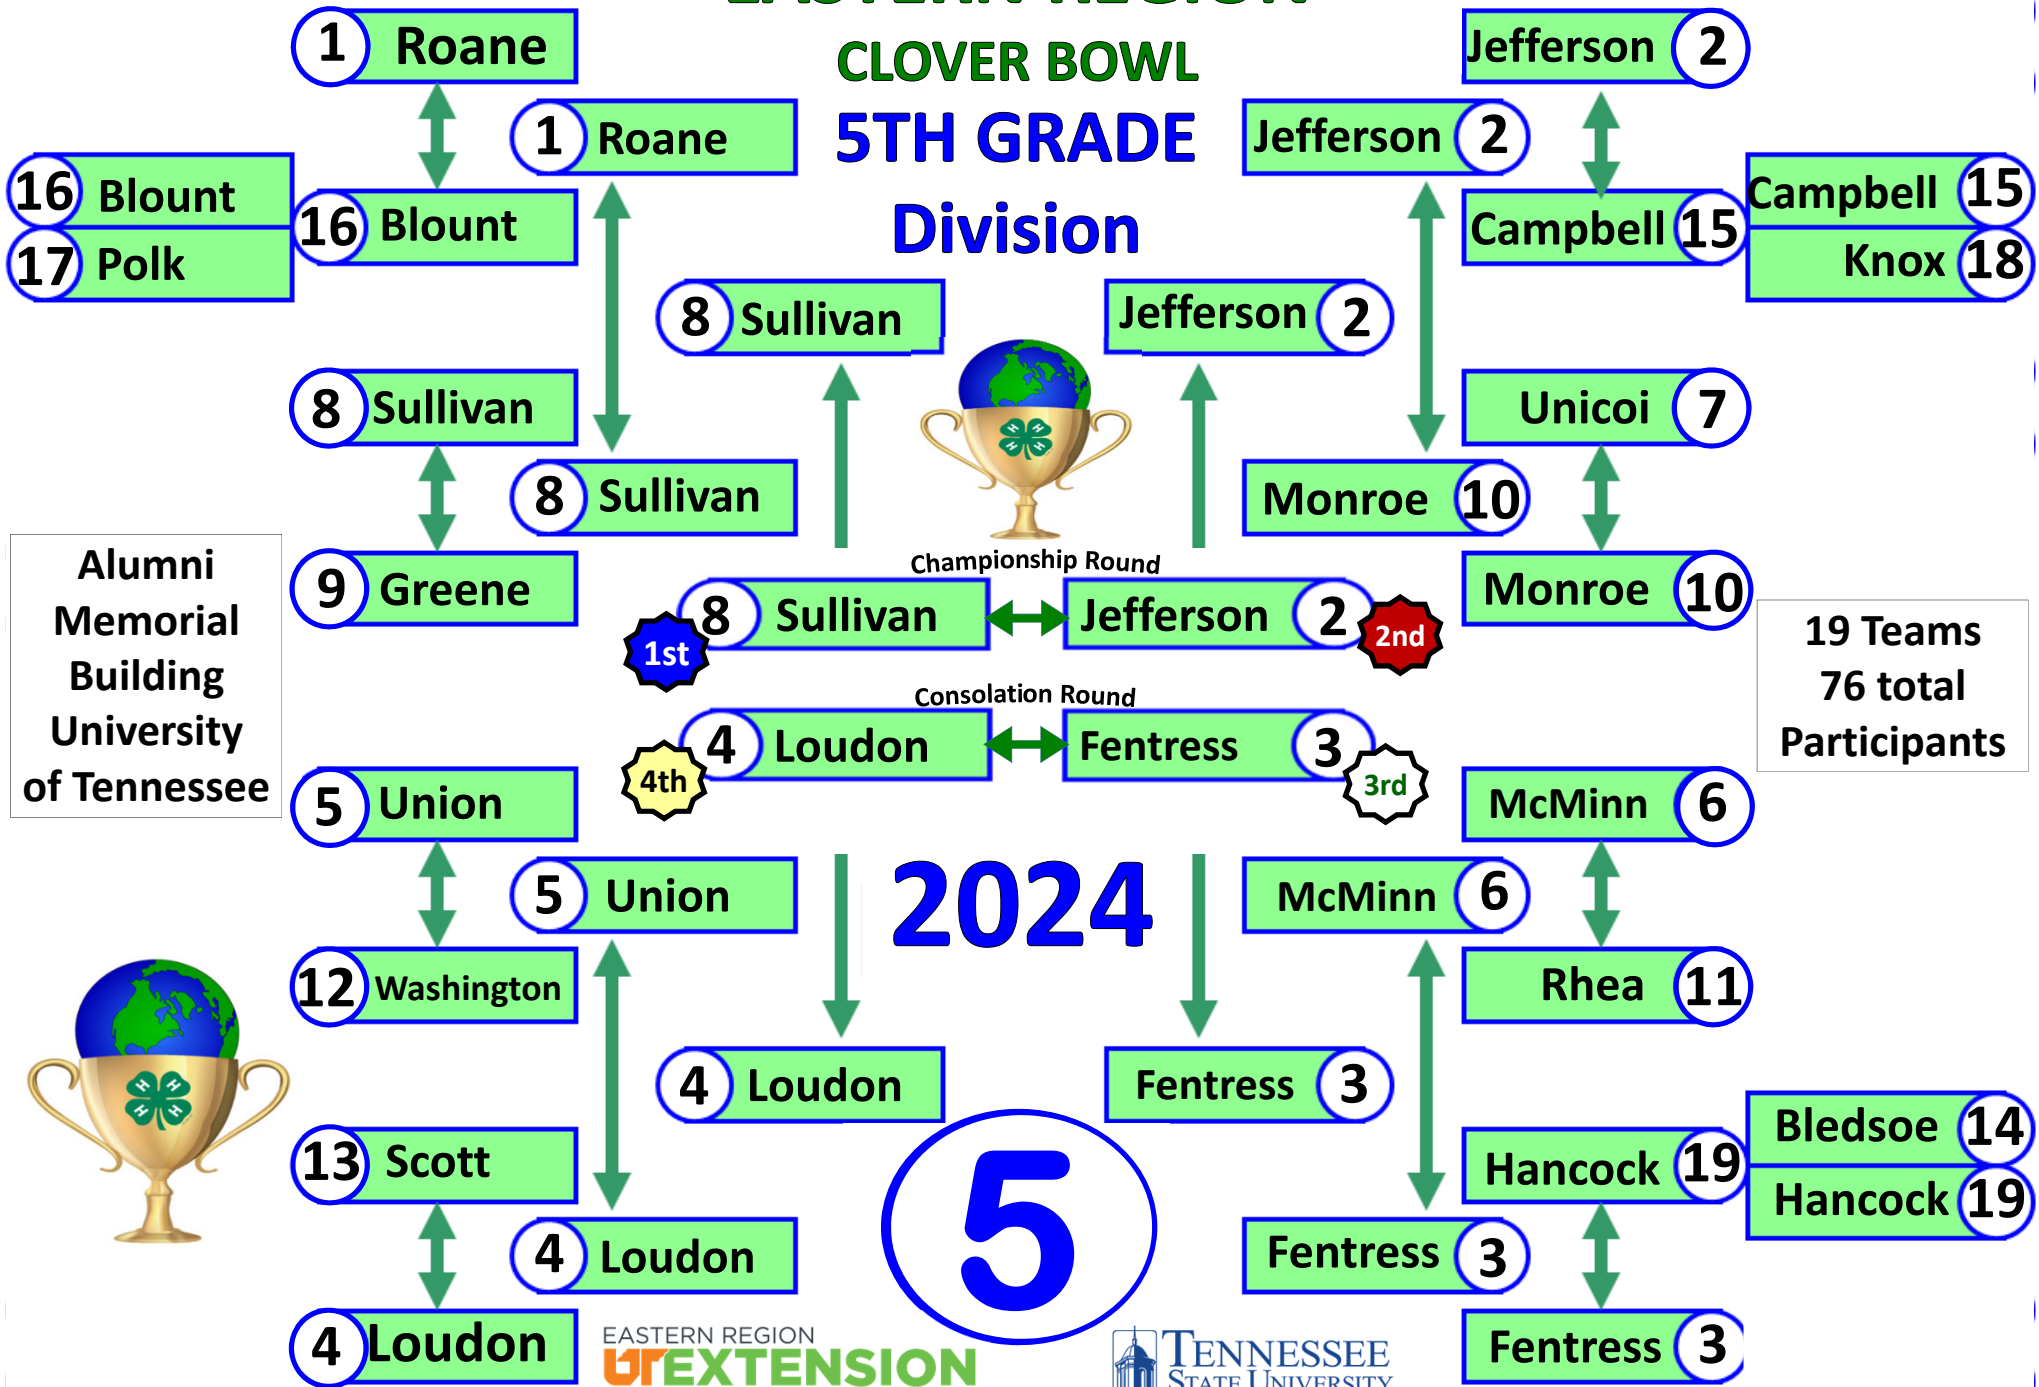

EASTERN REGION

CLOVER BOWL

4TH GRADE

Division

Alumni
Memorial
Building
University
of Tennessee

EASTERN REGION

CLOVER BOWL

5TH GRADE

Division

Alumni
Memorial
Building
University
of Tennessee

19 Teams
76 total
Participants

EASTERN REGION

CLOVER BOWL

6TH GRADE

Division

Student Union Building
University of Tennessee

EASTERN REGION

CLOVER BOWL

7TH GRADE

Division

Student Union Building
University of Tennessee

EASTERN REGION

CLOVER BOWL

7TH GRADE

Division

Championship Round

Consolation Round

Student
Union
Building
University
of Tennessee

8 Teams
32 total
Participants