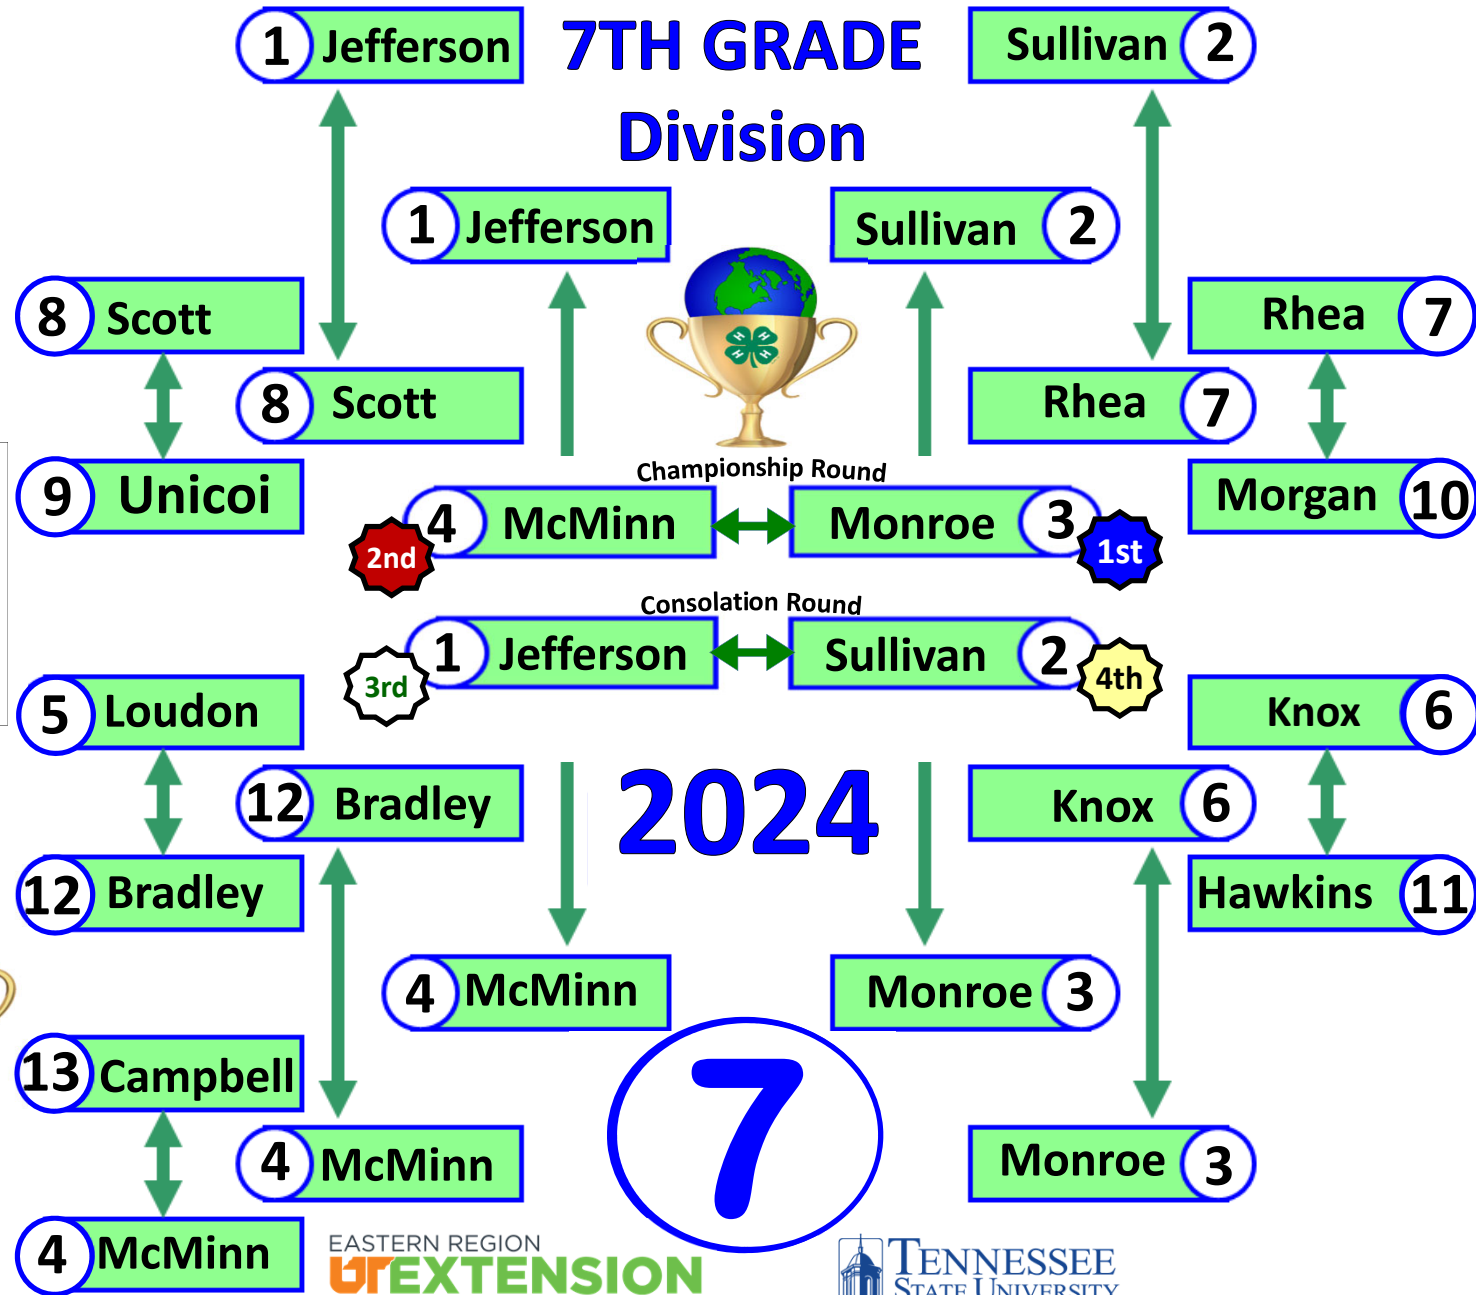

EASTERN REGION

CLOVER BOWL

4TH GRADE

Division

Alumni
Memorial
Building
University
of Tennessee

EASTERN REGION

CLOVER BOWL

5TH GRADE

Division

Alumni
Memorial
Building
University
of Tennessee

19 Teams
76 total
Participants

EASTERN REGION

CLOVER BOWL

6TH GRADE

Division

Student Union Building
University of Tennessee

EASTERN REGION

CLOVER BOWL

7TH GRADE

Division

Student Union Building
University of Tennessee

EASTERN REGION

CLOVER BOWL

7TH GRADE