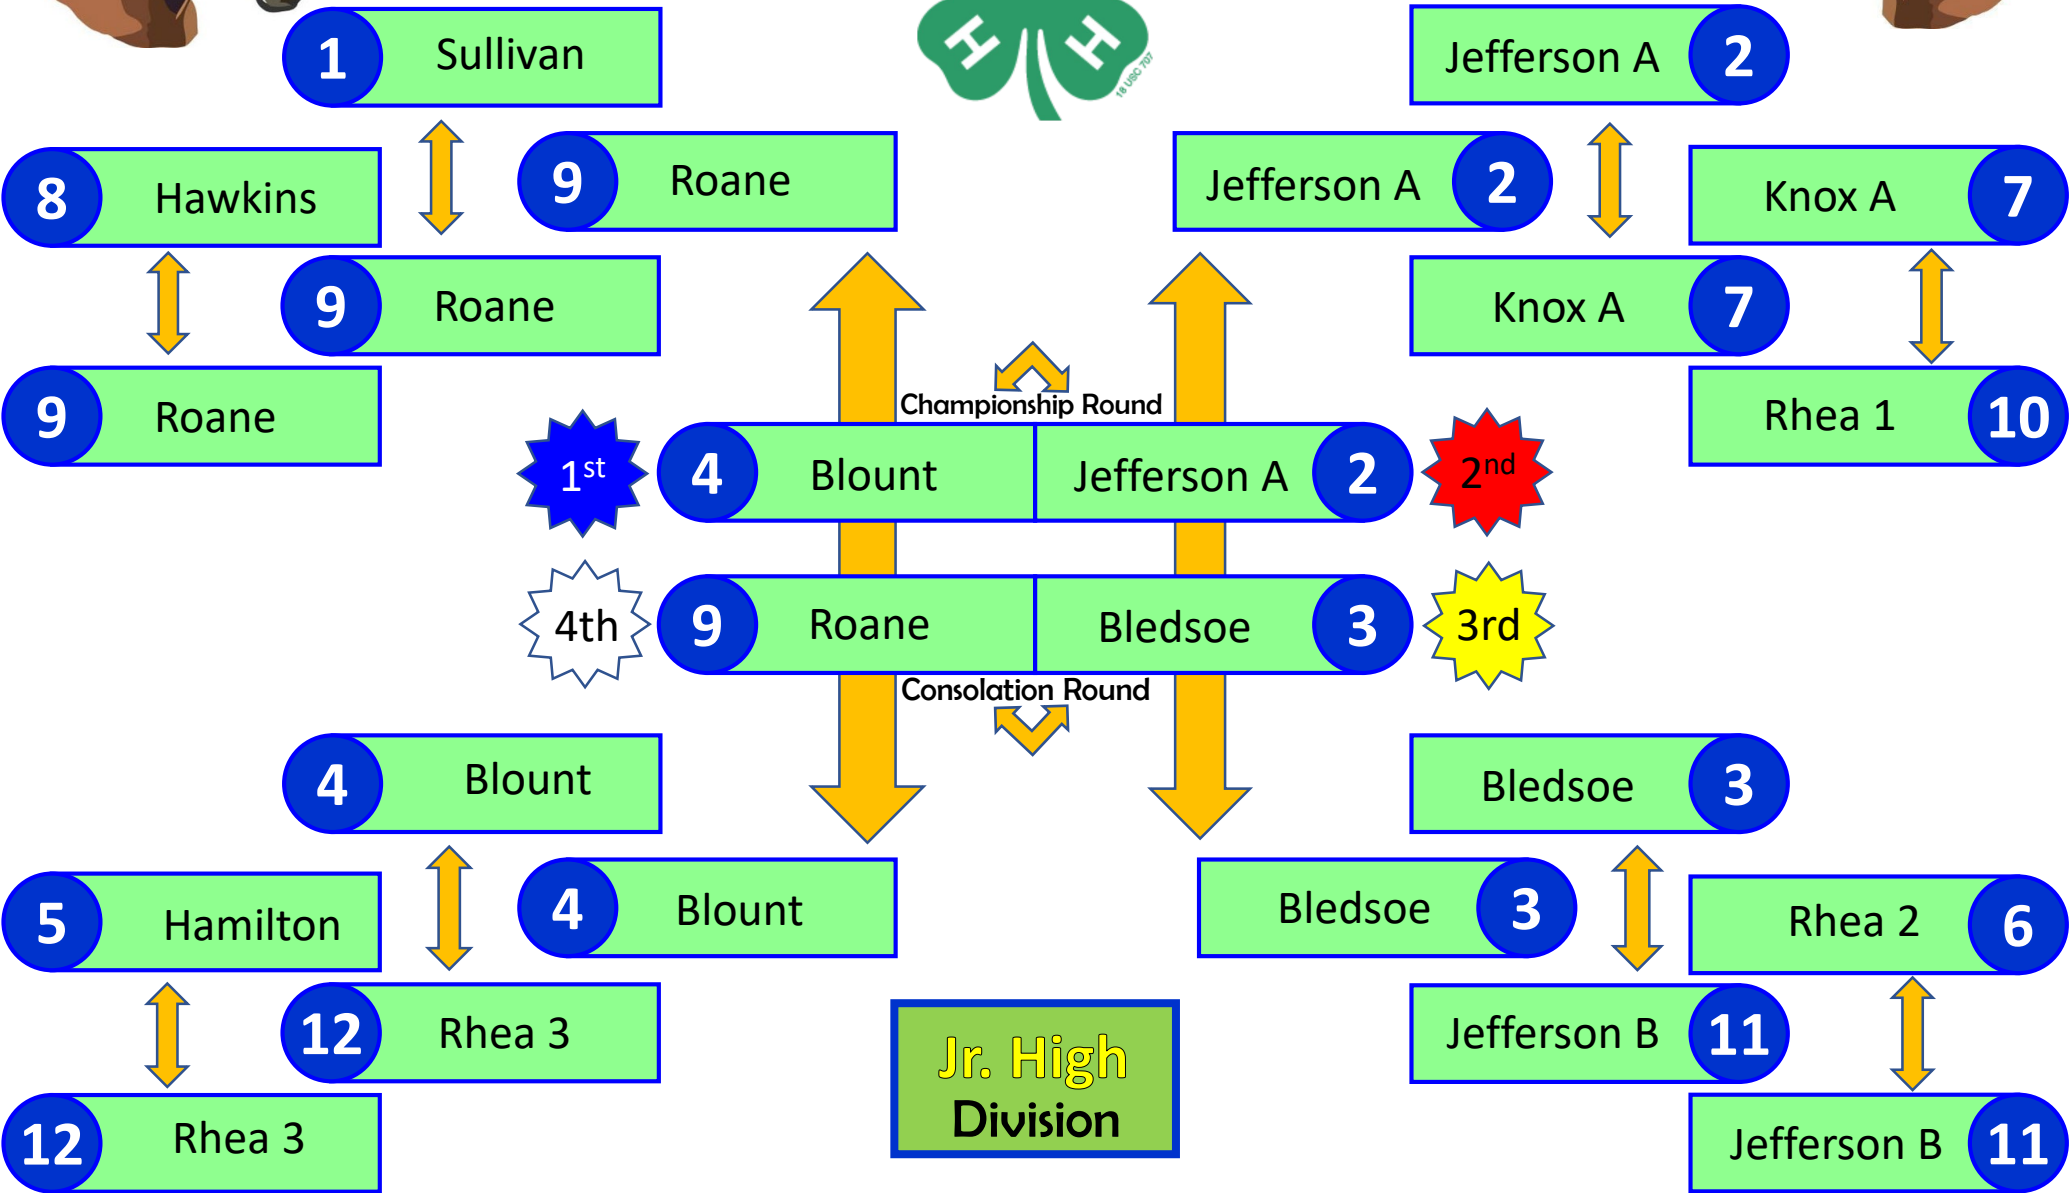

Eastern Region 4-H Horse Bowl

1 st Place	Blount County
2 nd Place	Jefferson County A

3 rd Place	Bledsoe County
4 th Place	Roane County